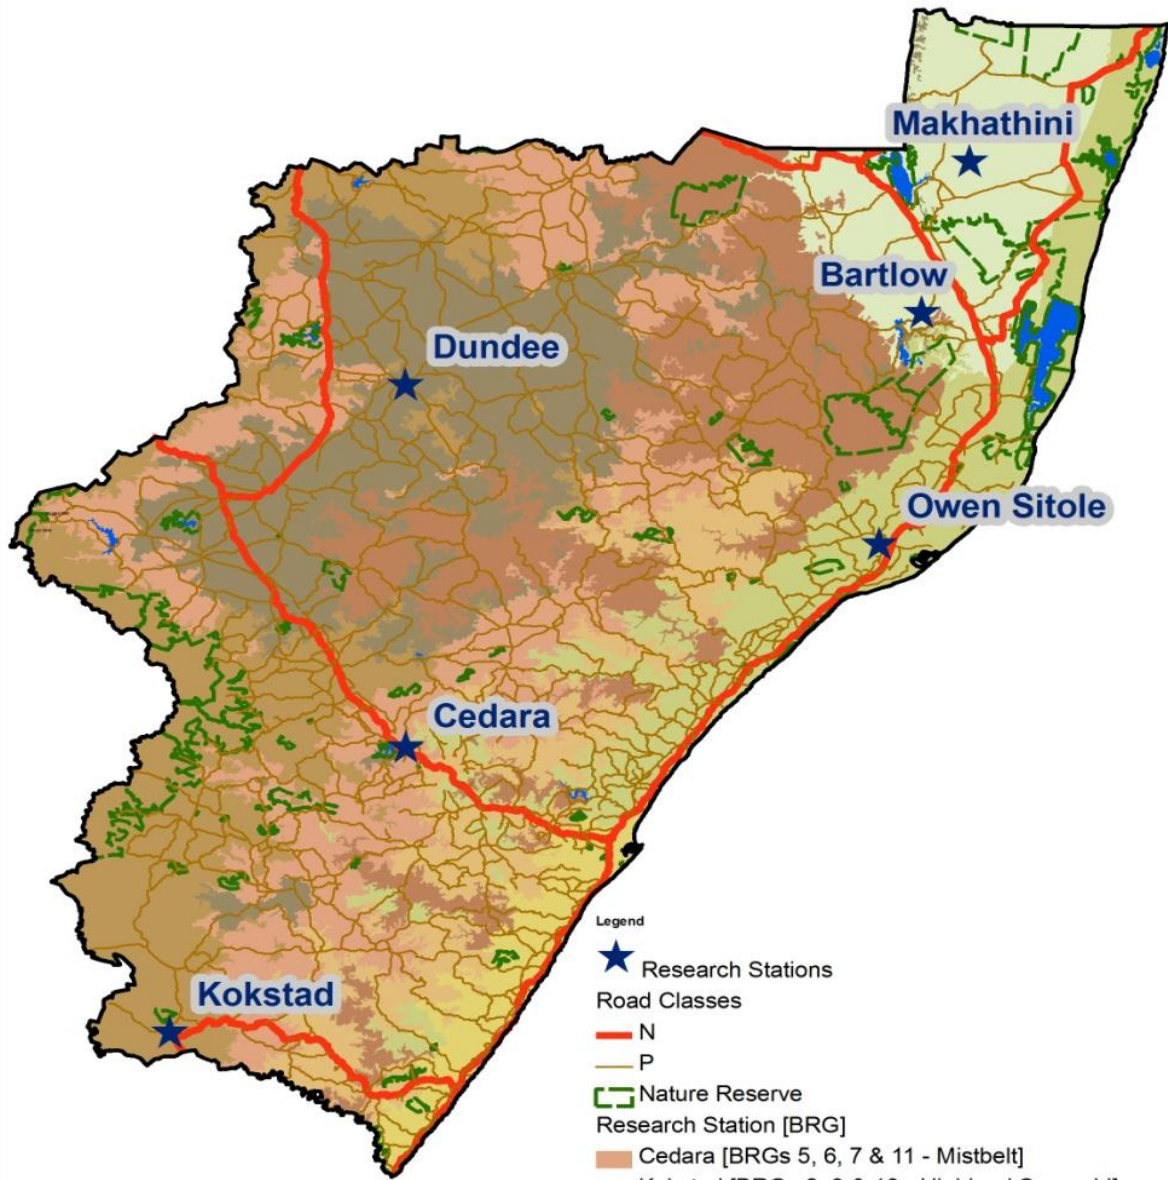

# Areas of KwaZulu-Natal served by Research Stations

- Legend**
- ★ Research Stations
  - Road Classes
    - N
    - P
  - ▭ Nature Reserve
  - Research Station [BRG]
    - Cedara [BRGs 5, 6, 7 & 11 - Mistbelt]
    - Kokstad [BRGs 8, 9 & 10 - Highland Sourveld]
    - Dundee [BRGs 12, 13, 14, 15 & 18 - Tall Grassveld]
    - Bartlow [BRGs 16, 20, 21, 22.2 & 22.3 - Bushveld]
    - [BRGs 3 & 4 - Ngongoni Veld]
    - Owen Sitole [BRGs 1.1, 1.2, 1.3, 2, 17 & 19 - Coastal Bush]
    - Makhathini [BRGs 22.1 & 23 - Lowveld]
    - [BRGs 1.4 & 1.5 - Coastal Belt South]
    - Water body

1:4,791,000