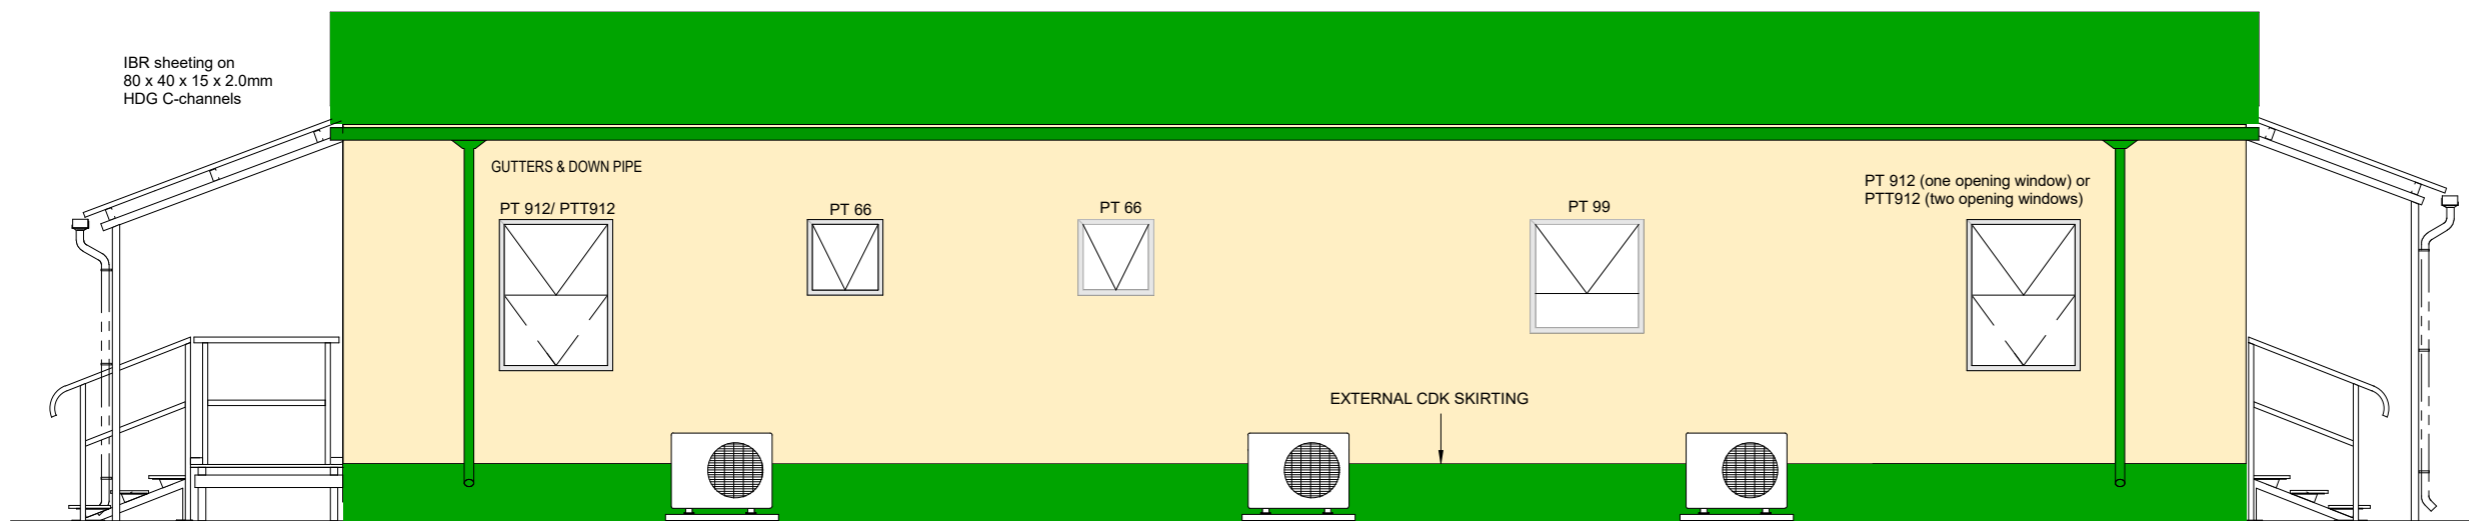

NOTES

1) ALL WINDOWS TO BE EQUIPPED WITH METAL MUSQUITO MESH

SOUTH ELEVATION

Recommended colour: African Cream (colour bond) or Sandstone beige (Chromadek)

REVISIONS

NO.	DATE	DESCRIPTION	BY	CHECKED

KZN DEPARTMENT OF AGRICULTURE & RURAL DEVELOPMENT

LONG ELEVATIONS

NORTH ELEVATION

Recommended colour: African Cream (colour bond) or Sandstone beige (Chromadek)

DRAWN	R.DE NEEF	SURVEYED	
DATE	14/10/2021	DESIGNED	R.DE NEEF
SCALE	1 : 60 (A3)	CHECKED	

DRAWING REFERENCE	CAT.	INITIALS	YEAR	SEQ.No.
M0BRDN			2021	068