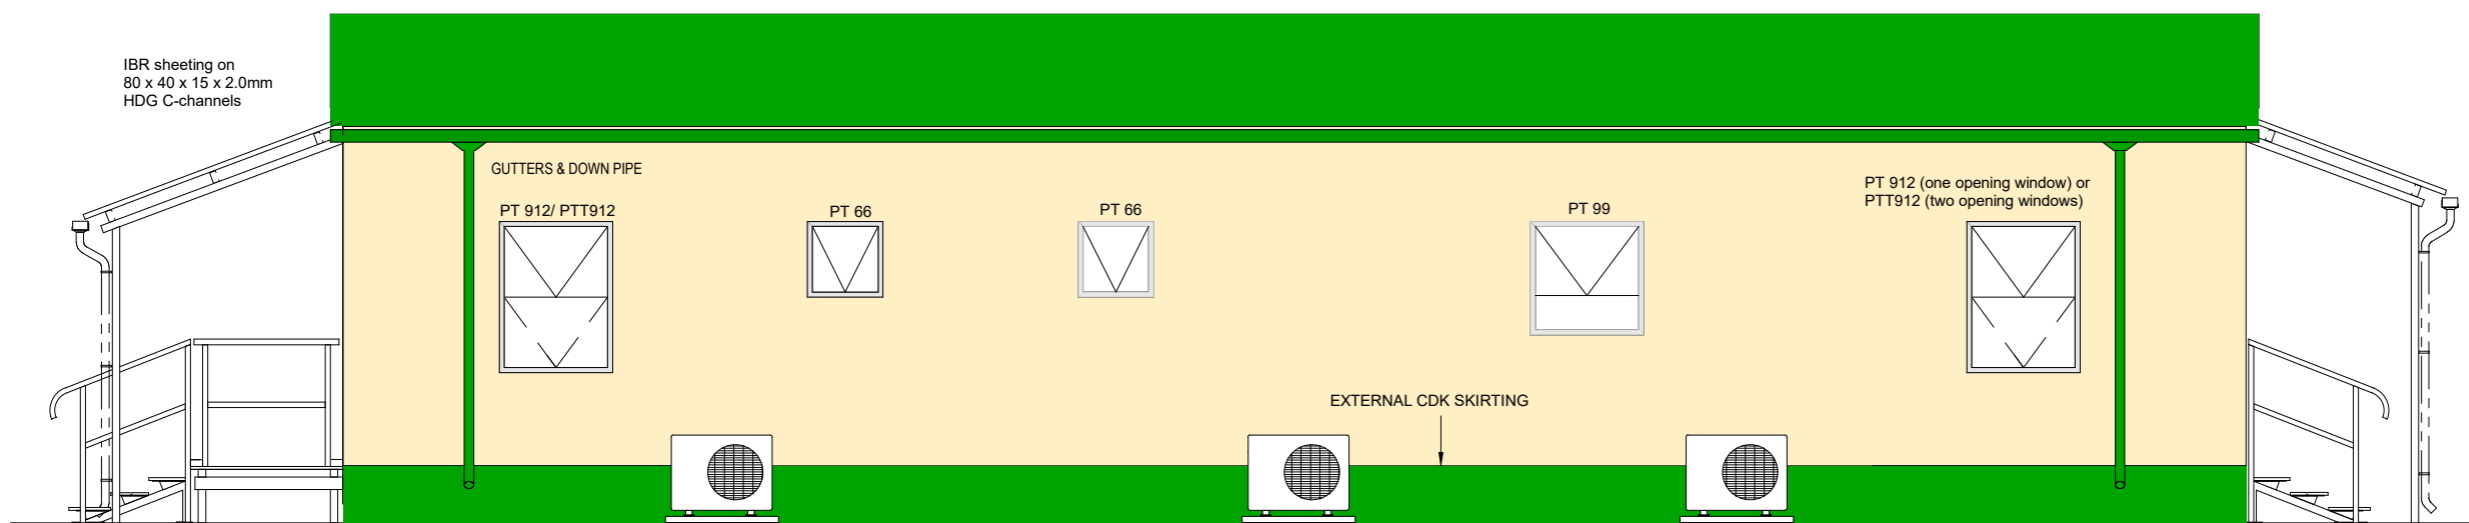

NOTES

1) ALL WINDOWS TO BE EQUIPPED WITH METAL MUSQUITO MESH

SOUTH ELEVATION

Recommended colour: African Cream (colour bond) or Sandstone beige (Chromadek)

REVISIONS

NO.	DATE	DESCRIPTION	BY	CHECKED

KZN DEPARTMENT OF AGRICULTURE & RURAL DEVELOPMENT

LONG ELEVATIONS

NORTH ELEVATION

Recommended colour: African Cream (colour bond) or Sandstone beige (Chromadek)

DRAWN	R.DE NEEF	SURVEYED	
DATE	14/10/2021	DESIGNED	R.DE NEEF
SCALE	1 : 60 (A3)	CHECKED	

DRAWING REFERENCE	CAT.	INITIALS	YEAR	SEQ.No.
M0BRDN			2021	068