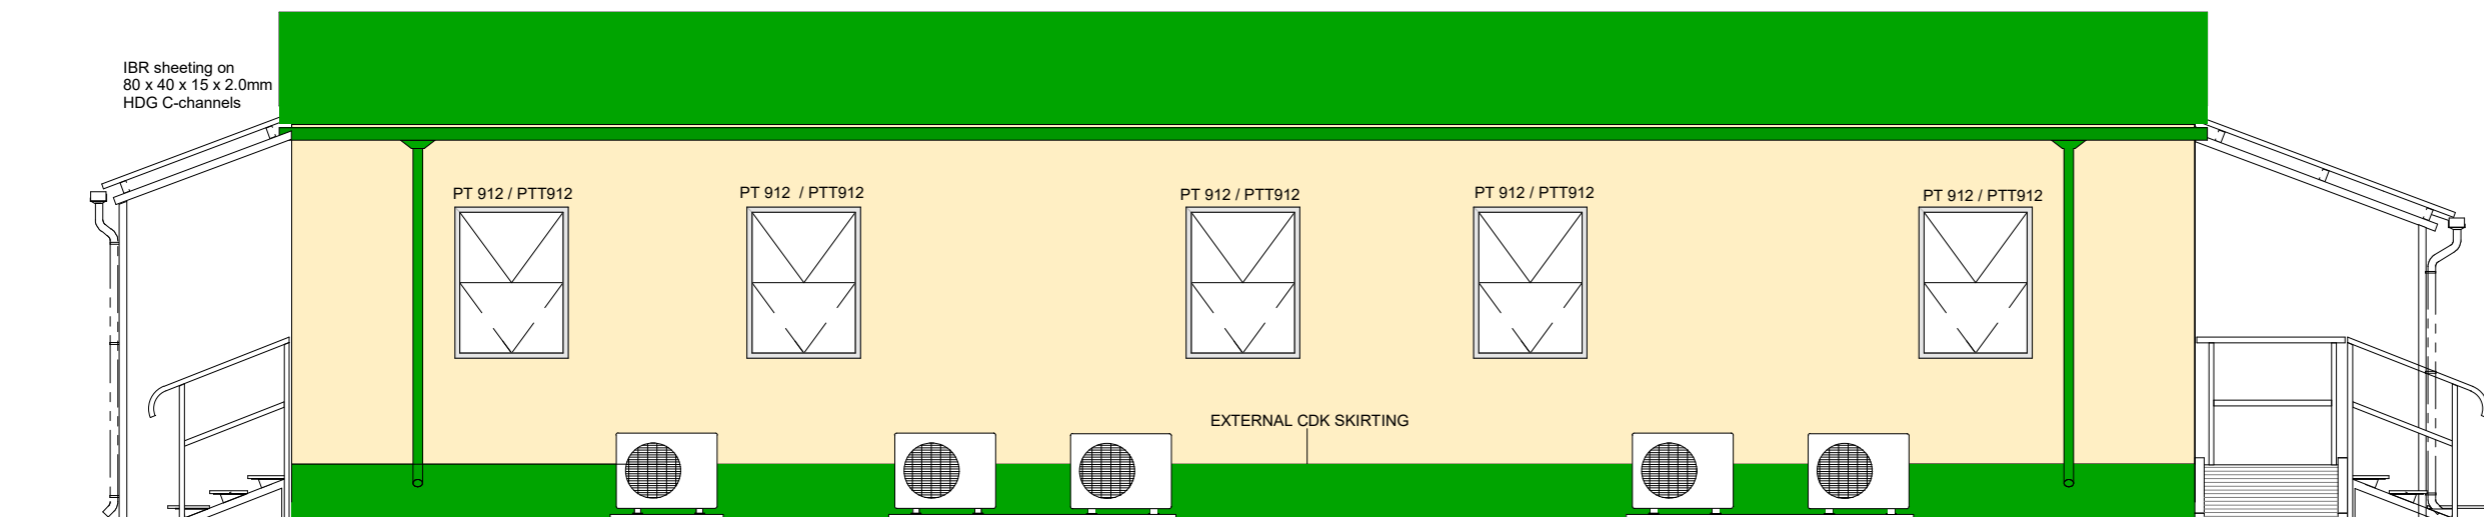

LONG ELEVATIONS

NORTH ELEVATION

Recommended colour: African Cream (colour bond) or Sandstone beige (Chromadek)

DRAWN	R.DE NEEF	SURVEYED	
DATE	14/10/2021	DESIGNED	R.DE NEEF
SCALE	1 : 60 (A3)	CHECKED	

DRAWING REFERENCE	CAT.	INITIALS	YEAR	SEQ.No.
M0BRDN			2021	068