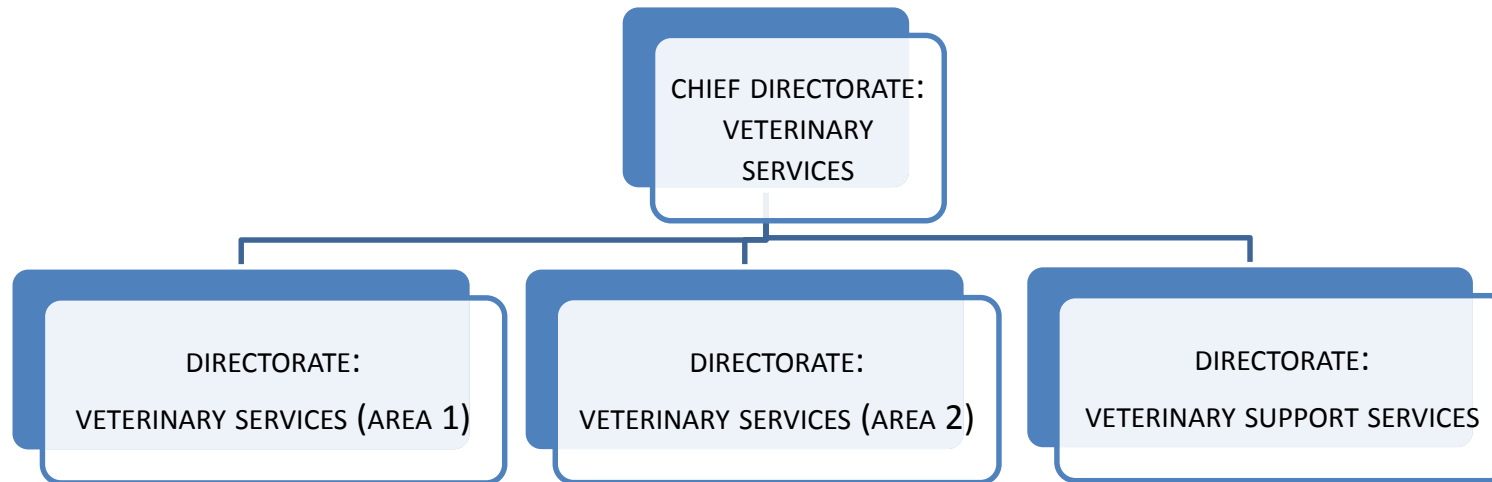

agriculture
& rural development

Department:
Agriculture and Rural Development
PROVINCE OF KWAZULU-NATAL

CHIEF DIRECTORATE VETERINARY SERVICES

CHIEF DIRECTORATE VETERINARY SERVICES

Area 2
Senior Manager:
Dr T Sikhakhane
Hilton