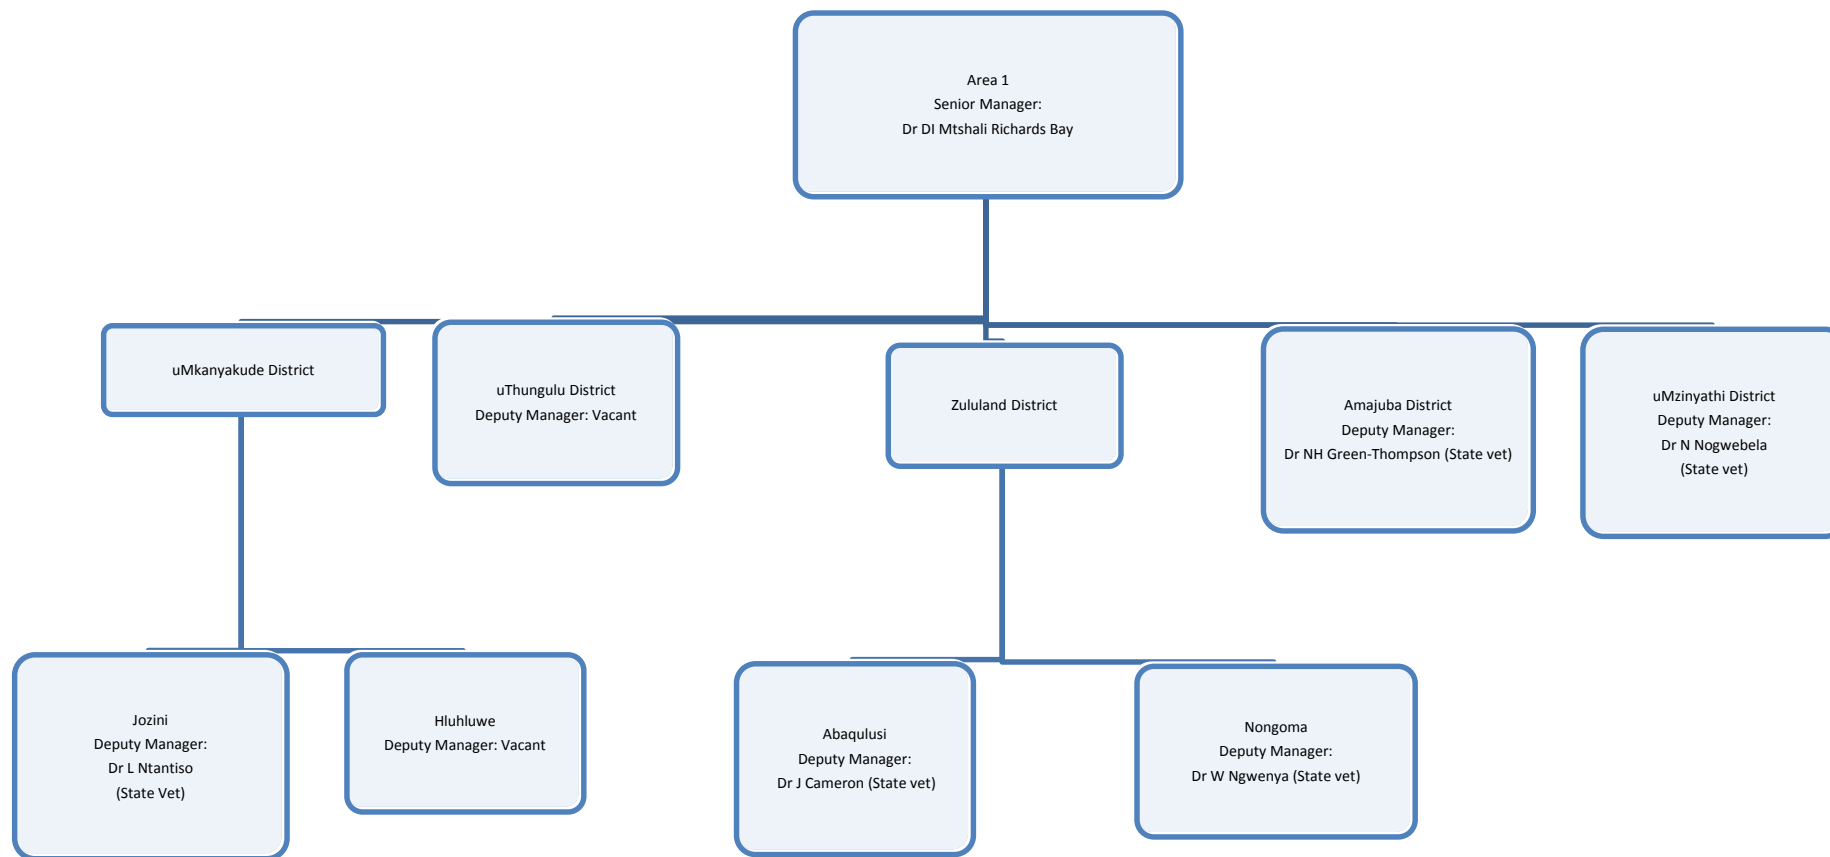

agriculture
& rural development

Department:
Agriculture and Rural Development
PROVINCE OF KWAZULU-NATAL

CHIEF DIRECTORATE VETERINARY SERVICES

CHIEF DIRECTORATE VETERINARY SERVICES

Area 2
Senior Manager:
Dr T Sikhakhane
Hilton

uMgungundlovu District
Deputy Manager:
Dr A Still (State vet)

eThekweni District
Deputy Manager:
Dr S Dhanilall (State vet)

Harry Gwala District
Deputy Manager:
Dr A Rowe (State vet)

Ugu District
Deputy Manager:
Dr O Dara (State vet)

Ilembe District
Deputy Manager:
Dr K Govender (State vet)

uThukela District
Deputy Manager:
Dr J Preiss (State Vet)