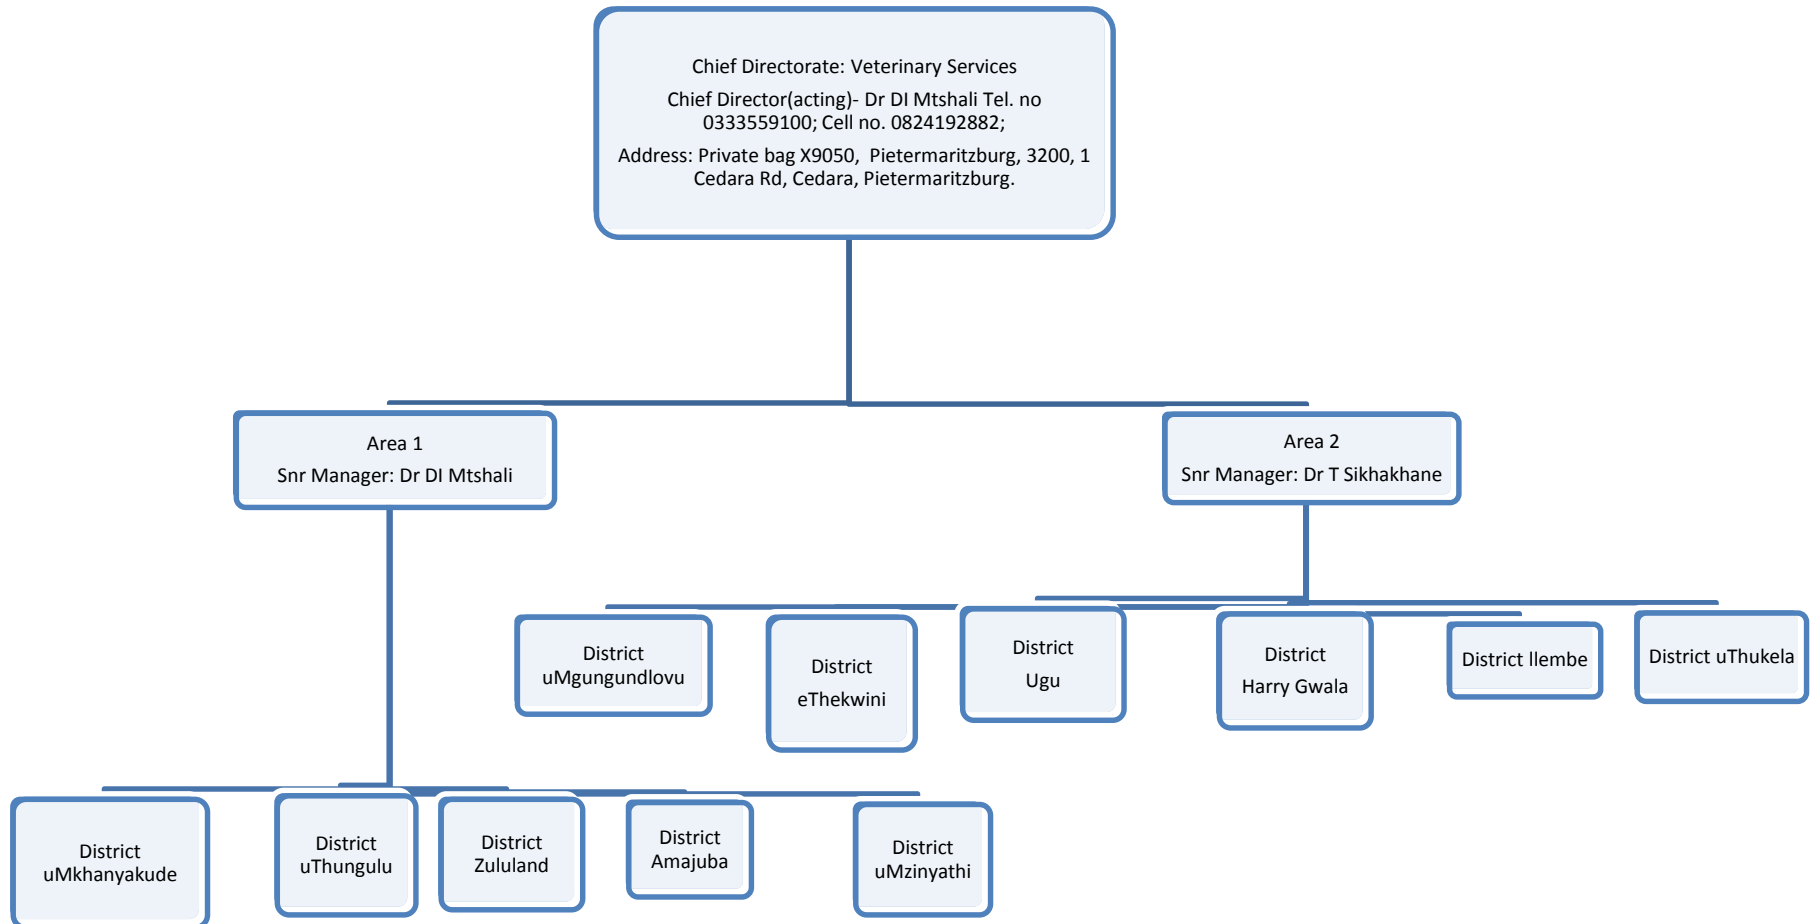

agriculture
& rural development

Department:
Agriculture and Rural Development
PROVINCE OF KWAZULU-NATAL

CHIEF DIRECTORATE VETERINARY SERVICES

CHIEF DIRECTORATE VETERINARY SERVICES

Area 2
Senior Manager:
Dr T Sikhakhane
Hilton

uMgungundlovu District
Deputy Manager:
Dr A Still (State vet)

eThekweni District
Deputy Manager:
Dr S Dhanilall (State vet)

Harry Gwala District
Deputy Manager:
Dr A Rowe (State vet)

Ugu District
Deputy Manager:
Dr O Dara (State vet)

Ilembe District
Deputy Manager:
Dr K Govender (State vet)

uThukela District
Deputy Manager:
Dr J Preiss (State Vet)